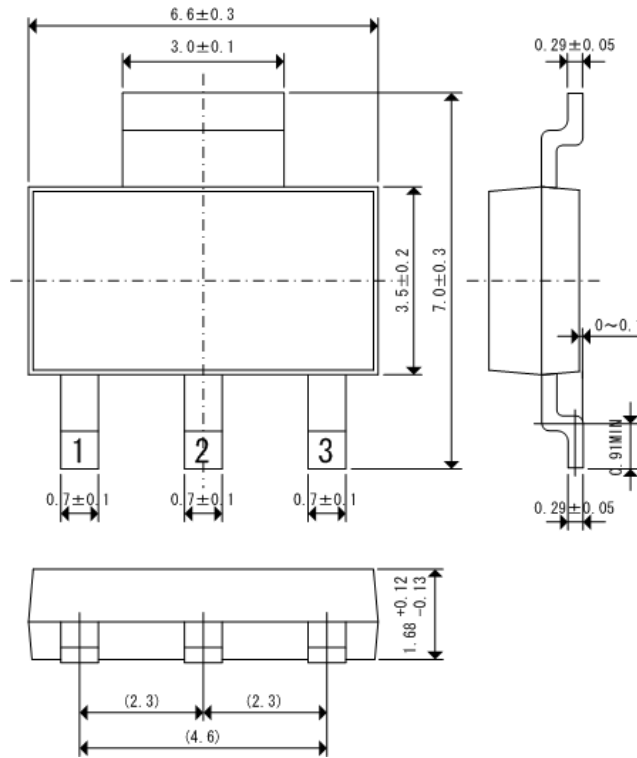

Packaging Information / Reference Pattern Layout Dimensions

● SOT-223

Unit: mm

■ Packaging Information

■ Reference Pattern Layout Dimension