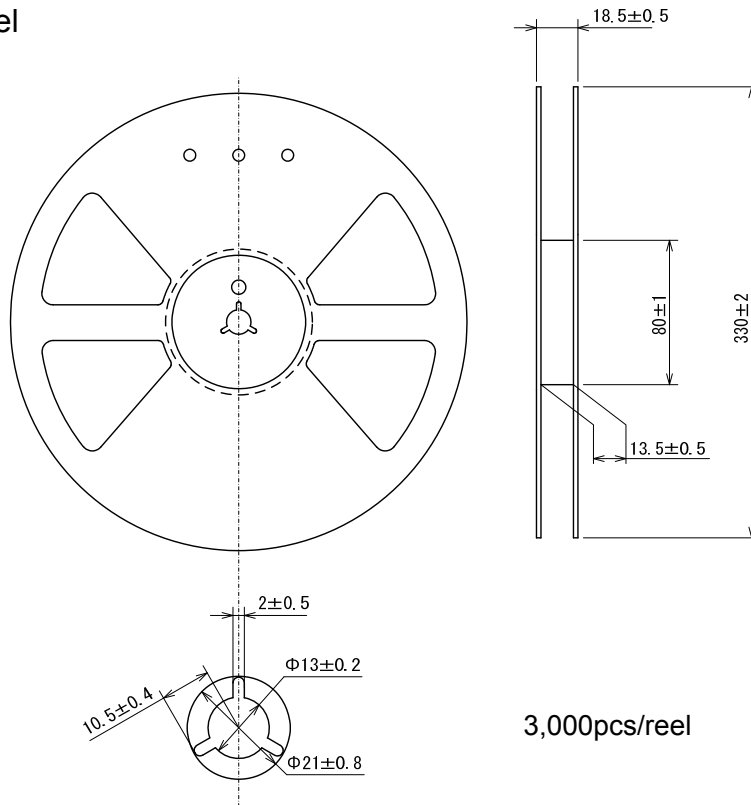

# Taping Specifications

●TSSOP-16 Reel

Unit: mm

3,000pcs/reel

●Taping Specifications

R Type :[Device orientation : Right]

Standard feed