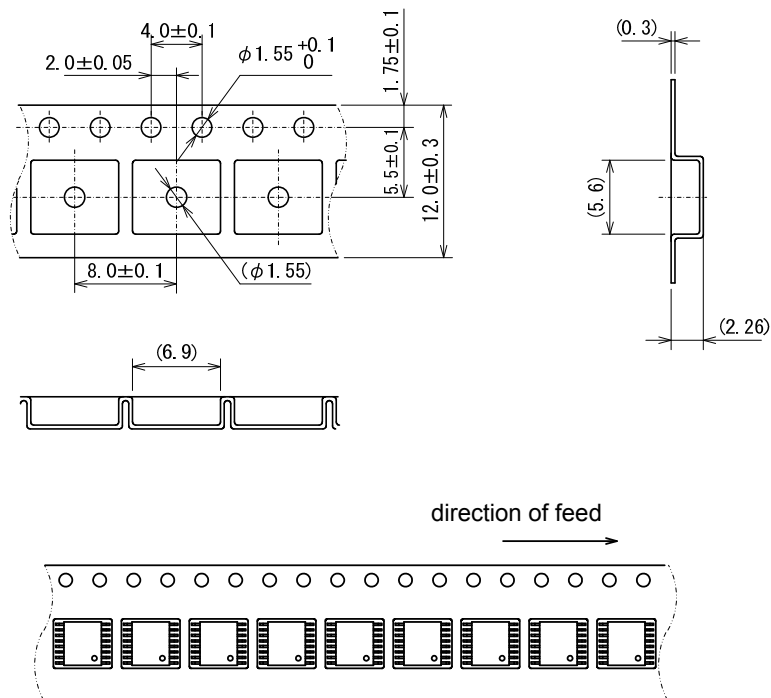

# Taping Specifications

●TSSOP-16 Reel

Unit: mm

3,000pcs/reel

●Taping Specifications

R Type :[Device orientation : Right]

Standard feed